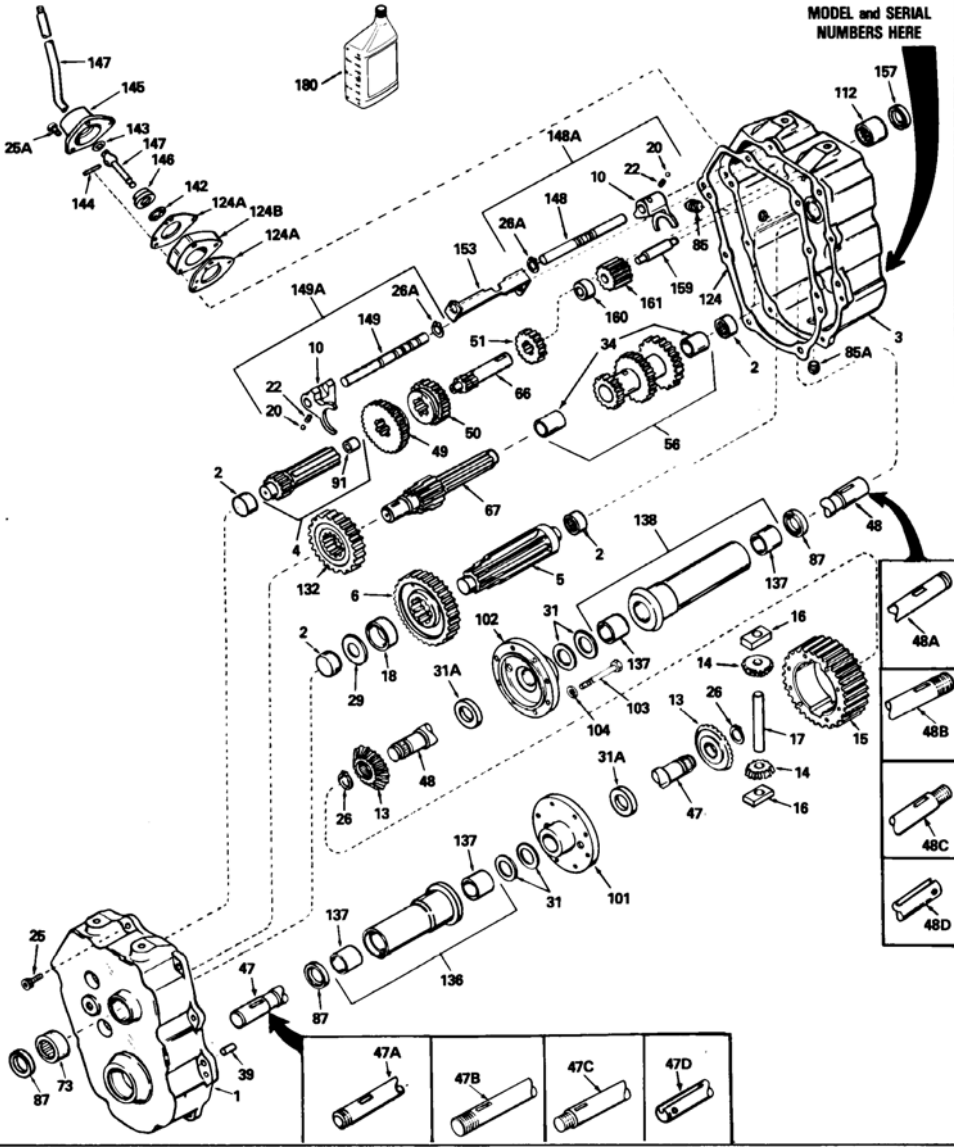

p1400.1 1400-1401A / Transaxle

ILLUSTRATION SHOWS TYPICAL PARTS ONLY. ORDER BY PART NUMBER. PARTS NOT LISTED ARE SUPPLIED BY OEM.

Part List

p1400.1 1400-1401A / Transaxle

REF #	ITEM #	DESCRIPTION	QTY	REMARK
1	772072	Transaxle Cover (Incl. 2 & 73)		
2	780013	Needle Bearing		
3	770031	Transaxle Case (Incl. 2 & 112)		
4	776014	Shifter Shaft & Bearing (Incl. 91)		
5	778041	Output Pinion		
6	778036	Output Gear		
10	784004	Shift Rod & Fork		
13	778198	Bevel Gear (16 teeth-steel)		
14	778197	Bevel Pinion (10 teeth-steel)		
15	778033A	Ring Gear		
16	786027	Drive Block		
17	786019	Drive Pin		
18	786017	Output Shaft Spacer		
20	792004	Steel Ball		
22	792003	Spring		
25	792007	Screw, 1/4-20 x 3/4"		
25A	792007	Screw, 1/4-20 x 3/4"		
26	792018	Snap Ring		
26A	792017	Snap Ring		
29	780001	Washer		
31	780042	Thrust Washer		
31A	780107	Washer		
34	780053	Bushing		
39	786026	Dowel Pin		
47A	774224B	Axle (18-5/8" long)		
48A	774224B	Axle (18-5/8" long)		
49	778020	Shifting Gear (1st & Rev.)		
50	778019A	Shifting Gear (2nd & High)		
51	778024A	Input Shaft Spur Gear		
56	778035A	Gear Cluster (Incl. 34)		
66	776067	Input Shaft		
67	776123	Brake Shaft & Gear		
73	780055	Needle Bearing		
85	792010	Pipe Plug, 3/8" sq. hd.		
85A	792010	Pipe Plug, 3/8" sq. hd.		
87	788008	Oil Seal		
91	780018	Bearing		
101	774028A	Differential Carrier	8	8 threaded holes
102	774029A	Differential Carrier		
103	792020	Screw, 1/4-20 x 2-1/4"		
104	792006	Lockwasher, 1/4"		
112	780011	Needle Bearing		
124	788026	Case-to-Cover Gasket		
124A	788003A	Shift Lever Housing Gasket		
132	778037	Idler Gear (30 teeth)		
136	782042A	Axle Housing & Bushing (Incl. 137)		
137	780054	Bushing		
138	782042A	Axle Housing & Bushing (Incl. 137)		
142	792016	Snap Ring		
143	792001	"O" Ring		
144	792049	Drive Pin		
145	784088	Shift Lever Housing		
146	784094	Shift Lever Keeper		
147	784259	Shift Lever		
148	784055	Shifter Rod		
148A	784054	Shift Rod Assy.		Incl. 10,20,22,26A & 148
149	784057	Shifter Rod		
149A	784056	Shift Rod Assy.		Incl. 10,20,22,26A & 149